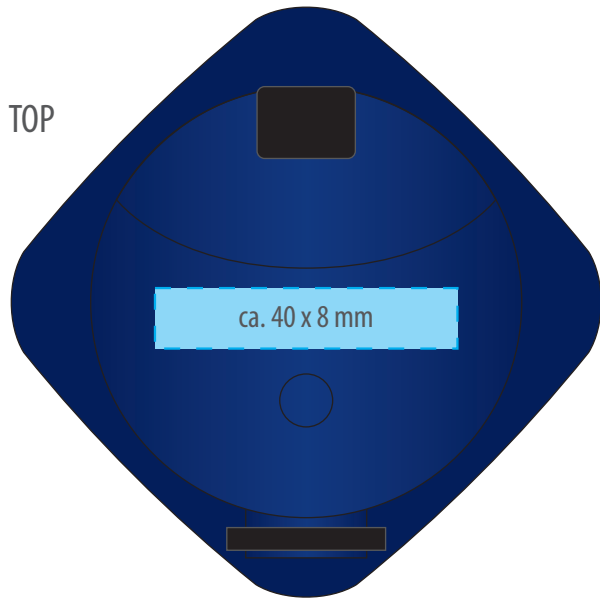

52403 RETUMBLER-PETROLINA

Drinking bottle

Druck ausschließlich in den Farben
Silber, Schwarz oder Weiss möglich!
Silver, black or white print only!

Printing colors:

Color 1

PAD PRINT (TAM)